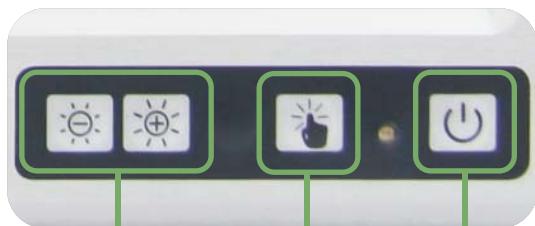

## • Front Side Keypad Control

Brightness  
Up/Down

System on/off

Touch and Screen  
on/off for cleaning

Accessible CF  
card reader

Optional Stereo Speakers